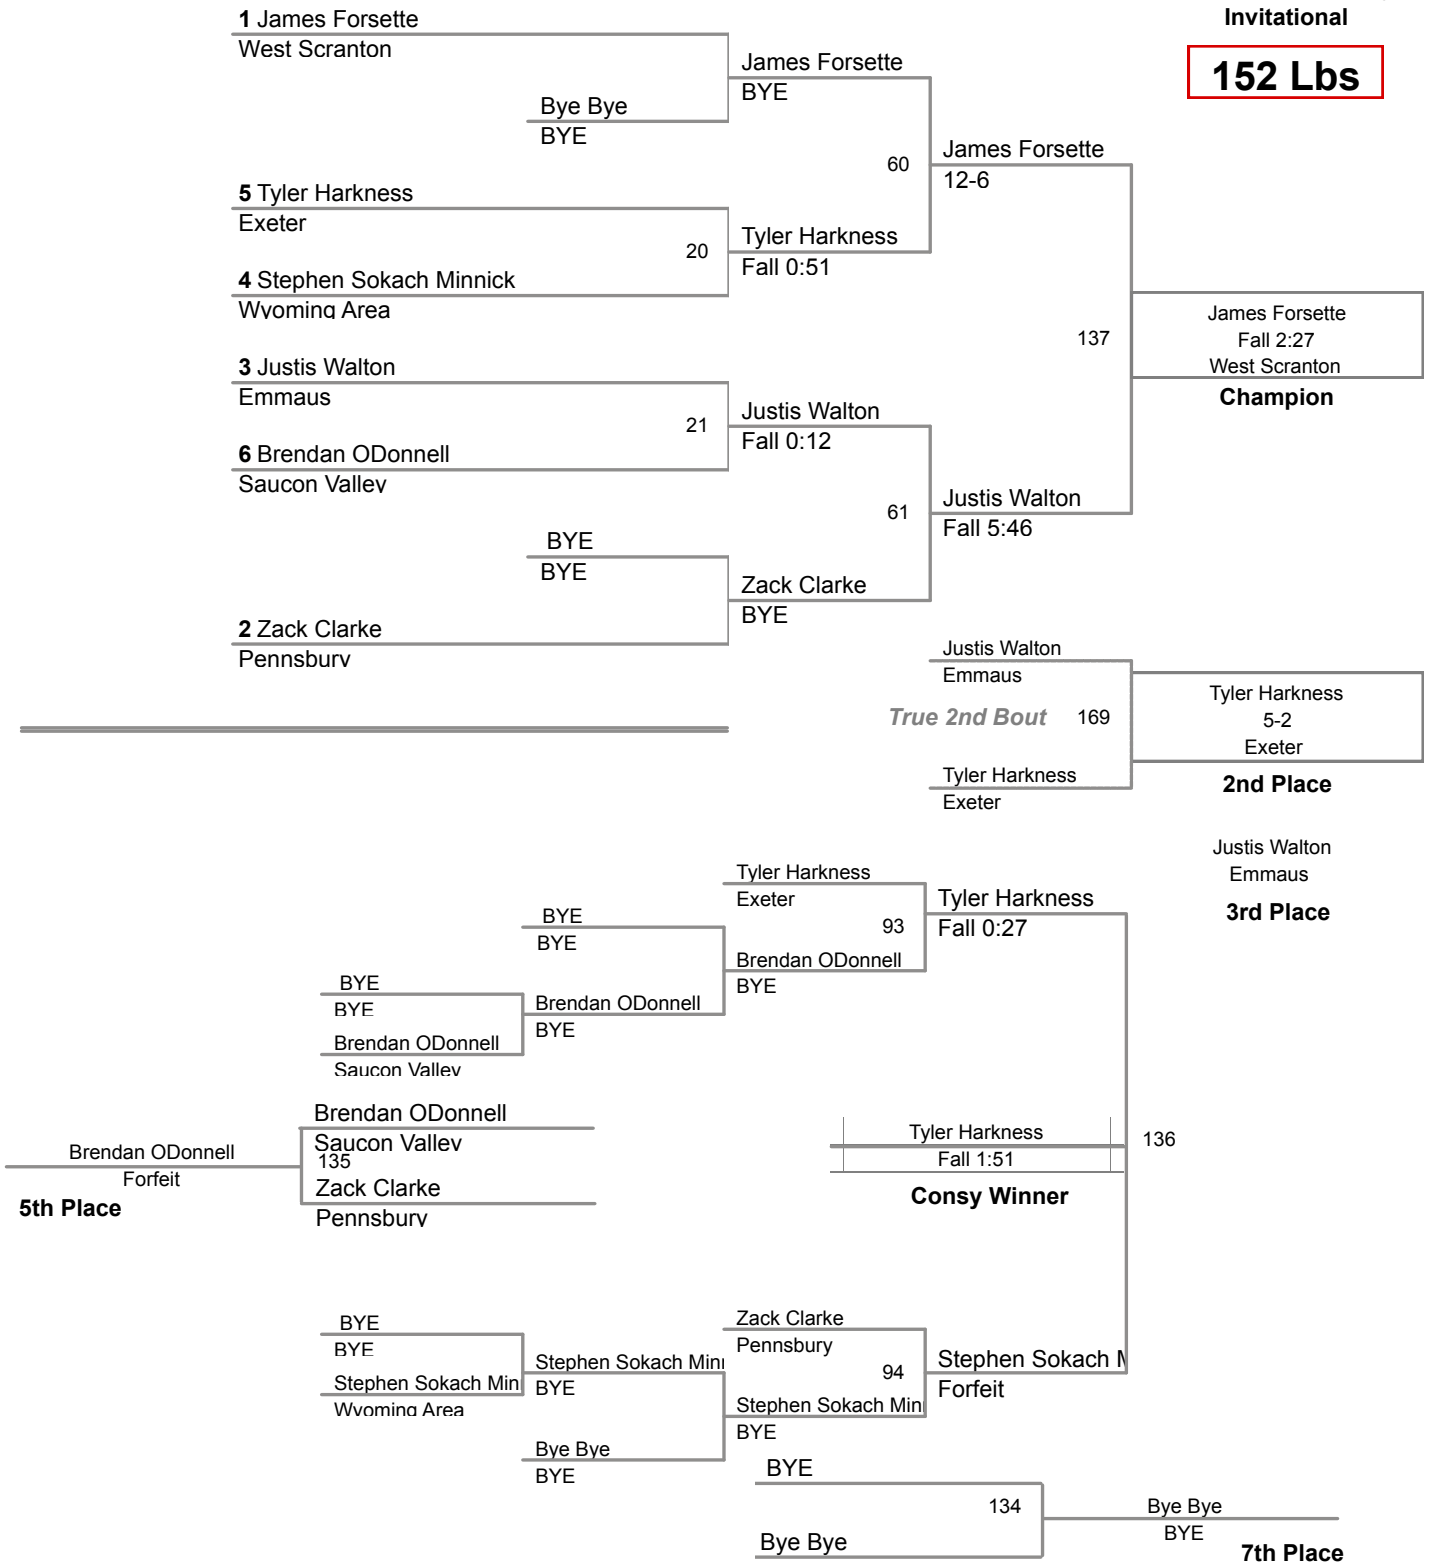

2015 Saucon Valley Invitational

132 Lbs

2015 Saucon Valley Invitational

145 Lbs

2015 Saucon Valley Invitational

152 Lbs

2015 Saucon Valley Invitational

160 Lbs