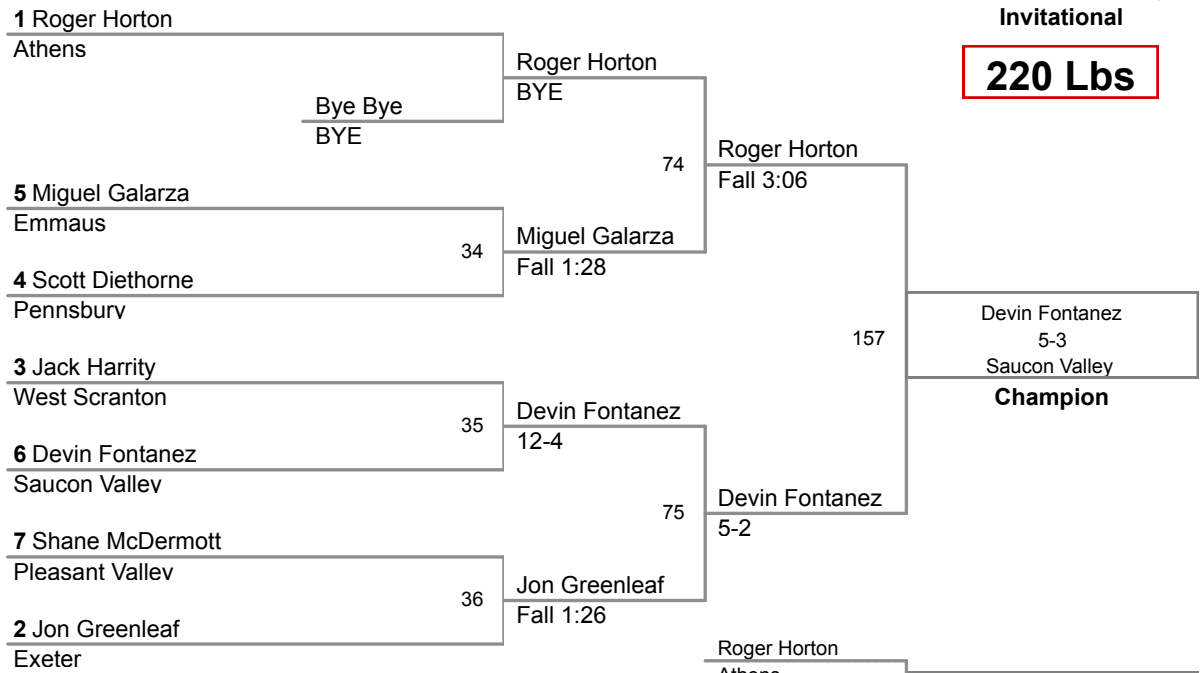

2015 Saucon Valley Invitational

170 Lbs

2015 Saucon Valley Invitational

195 Lbs

2015 Saucon Valley Invitational

220 Lbs

2015 Saucon Valley Invitational

285 Lbs