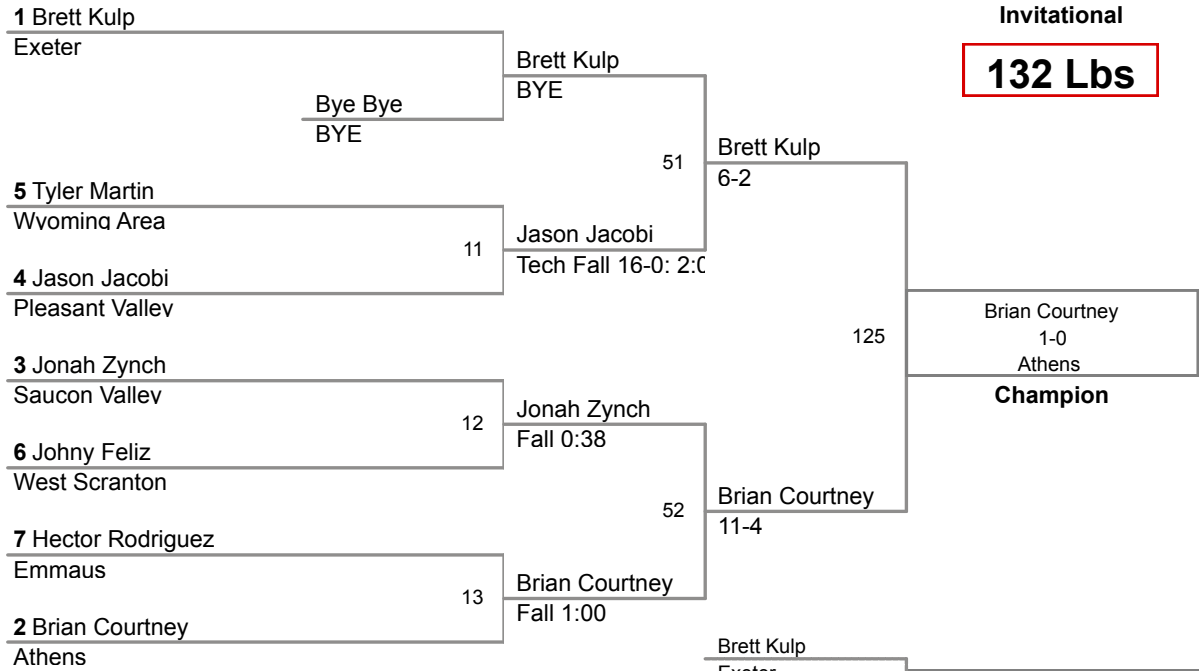

2015 Saucon Valley Invitational

106 Lbs

2015 Saucon Valley Invitational

113 Lbs

2015 Saucon Valley Invitational

120 Lbs

2015 Saucon Valley Invitational

126 Lbs

2015 Saucon Valley Invitational

132 Lbs

2015 Saucon Valley Invitational

145 Lbs

2015 Saucon Valley Invitational

152 Lbs

2015 Saucon Valley Invitational

160 Lbs