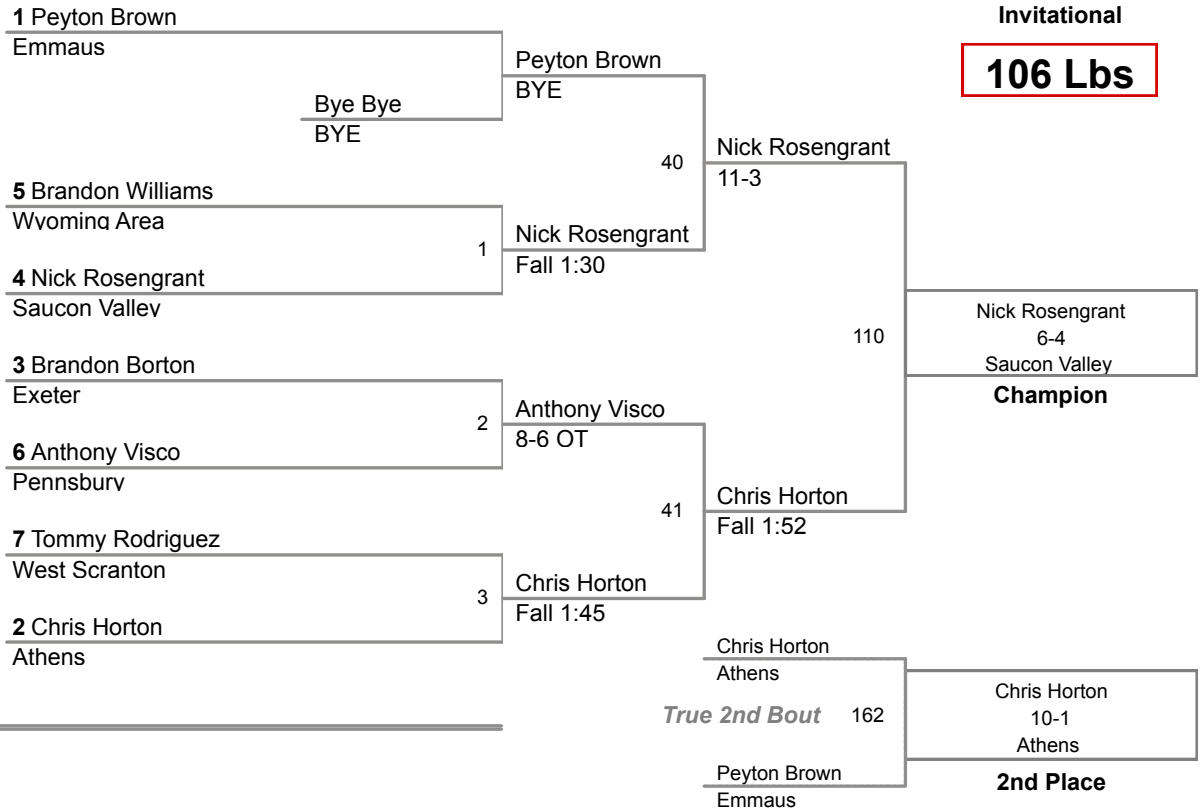

2015 Saucon Valley Invitational

106 Lbs

2015 Saucon Valley Invitational

113 Lbs

2015 Saucon Valley Invitational

120 Lbs

2015 Saucon Valley Invitational

126 Lbs

2015 Saucon Valley Invitational

132 Lbs

2015 Saucon Valley Invitational

145 Lbs

2015 Saucon Valley Invitational

152 Lbs

2015 Saucon Valley Invitational

160 Lbs

2015 Saucon Valley Invitational

170 Lbs

2015 Saucon Valley Invitational

195 Lbs

2015 Saucon Valley Invitational

220 Lbs

2015 Saucon Valley Invitational

285 Lbs