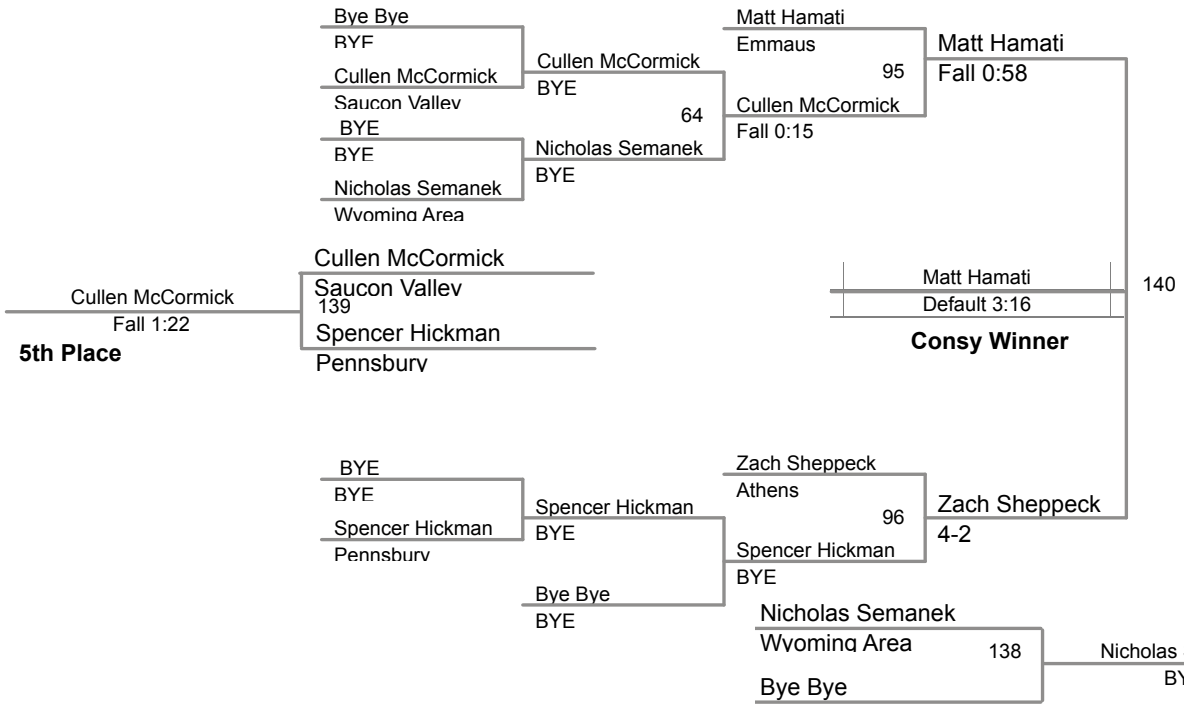

2015 Saucon Valley Invitational

132 Lbs

2015 Saucon Valley Invitational

145 Lbs

2015 Saucon Valley Invitational

152 Lbs

2015 Saucon Valley Invitational

160 Lbs