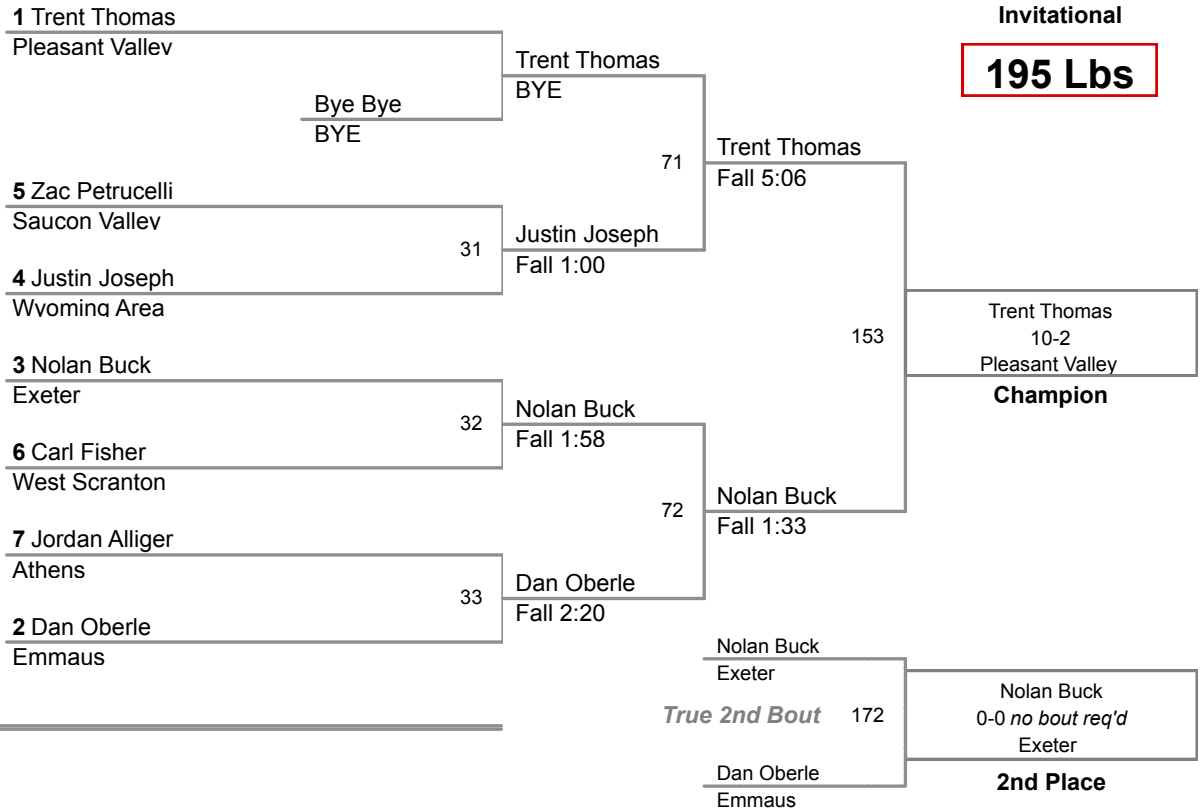

2015 Saucon Valley Invitational

195 Lbs