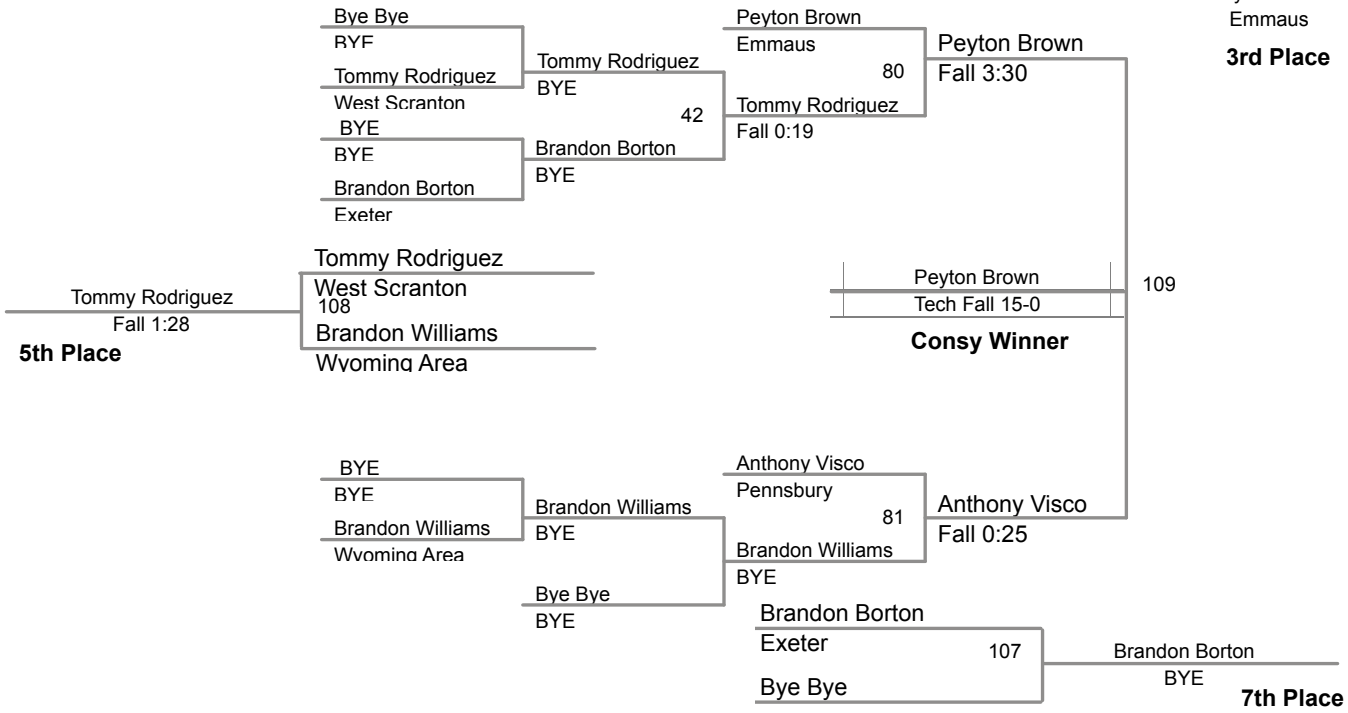

2015 Saucon Valley Invitational

106 Lbs

2015 Saucon Valley Invitational

113 Lbs

2015 Saucon Valley Invitational

120 Lbs

2015 Saucon Valley Invitational

126 Lbs

2015 Saucon Valley Invitational

132 Lbs

2015 Saucon Valley Invitational

145 Lbs

2015 Saucon Valley Invitational

152 Lbs

2015 Saucon Valley Invitational

160 Lbs