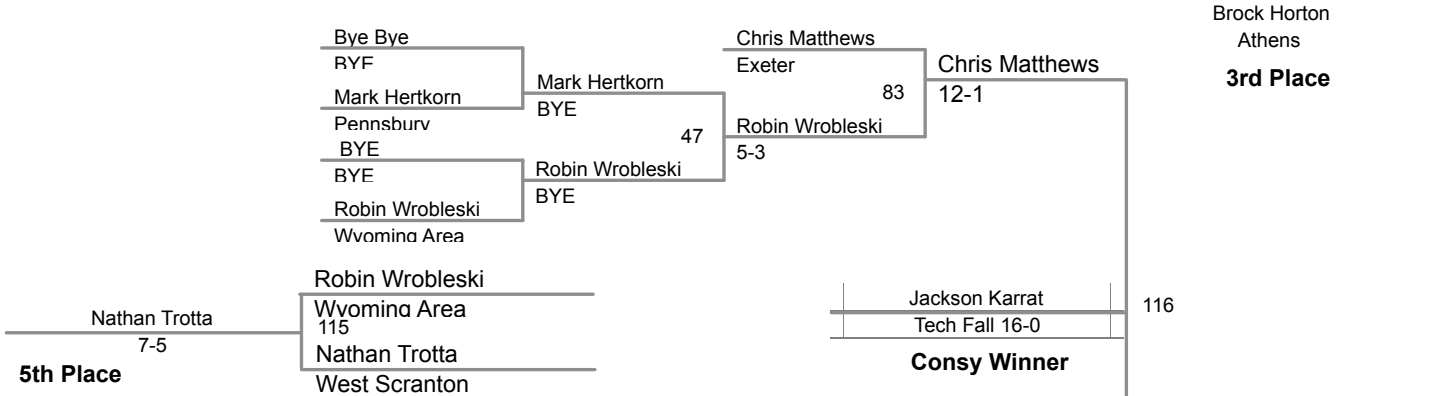

2015 Saucon Valley Invitational

106 Lbs

2015 Saucon Valley Invitational

113 Lbs

2015 Saucon Valley Invitational

120 Lbs

2015 Saucon Valley Invitational

126 Lbs

2015 Saucon Valley Invitational

132 Lbs

2015 Saucon Valley Invitational

145 Lbs

2015 Saucon Valley Invitational

152 Lbs

2015 Saucon Valley Invitational

160 Lbs

2015 Saucon Valley Invitational

170 Lbs

2015 Saucon Valley Invitational

195 Lbs

2015 Saucon Valley Invitational

220 Lbs

2015 Saucon Valley Invitational

285 Lbs