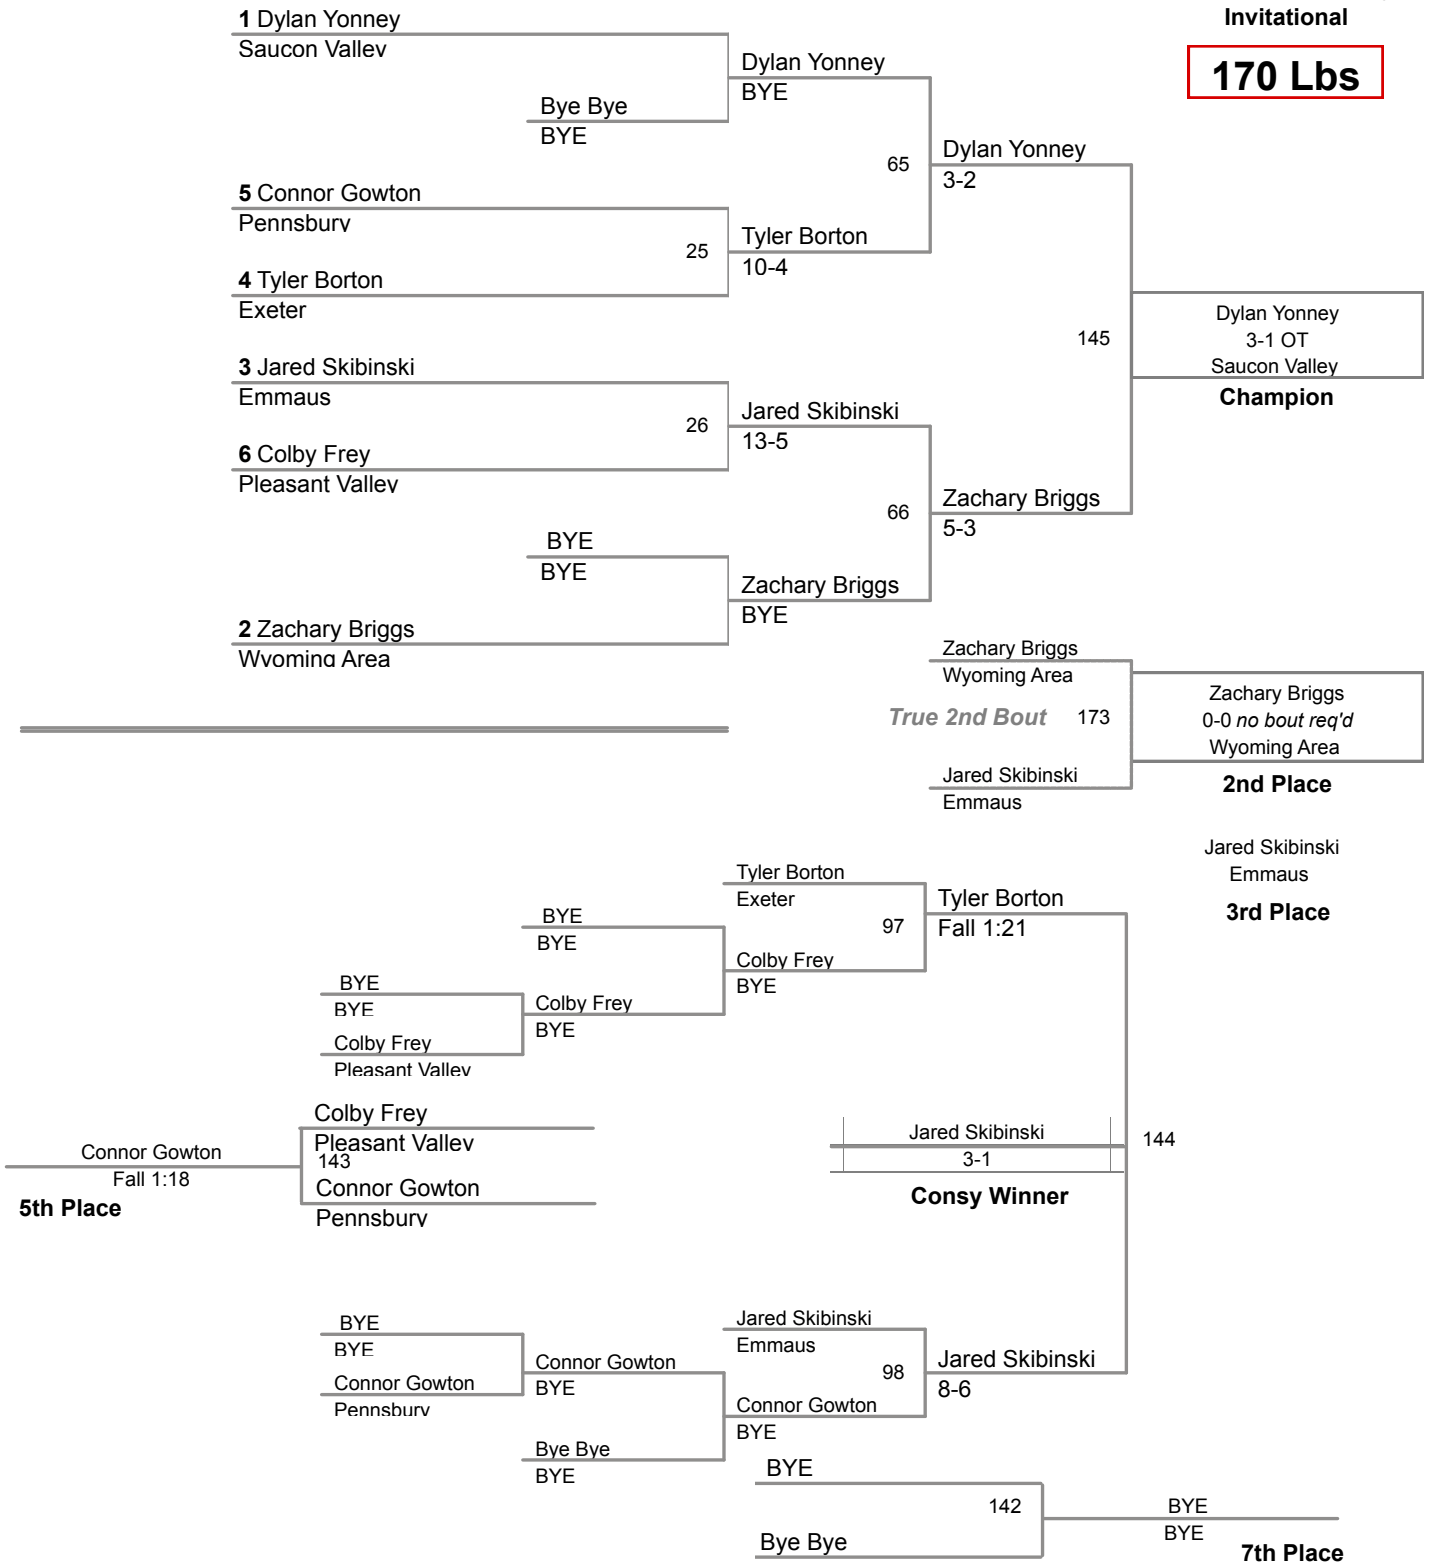

2015 Saucon Valley Invitational

170 Lbs