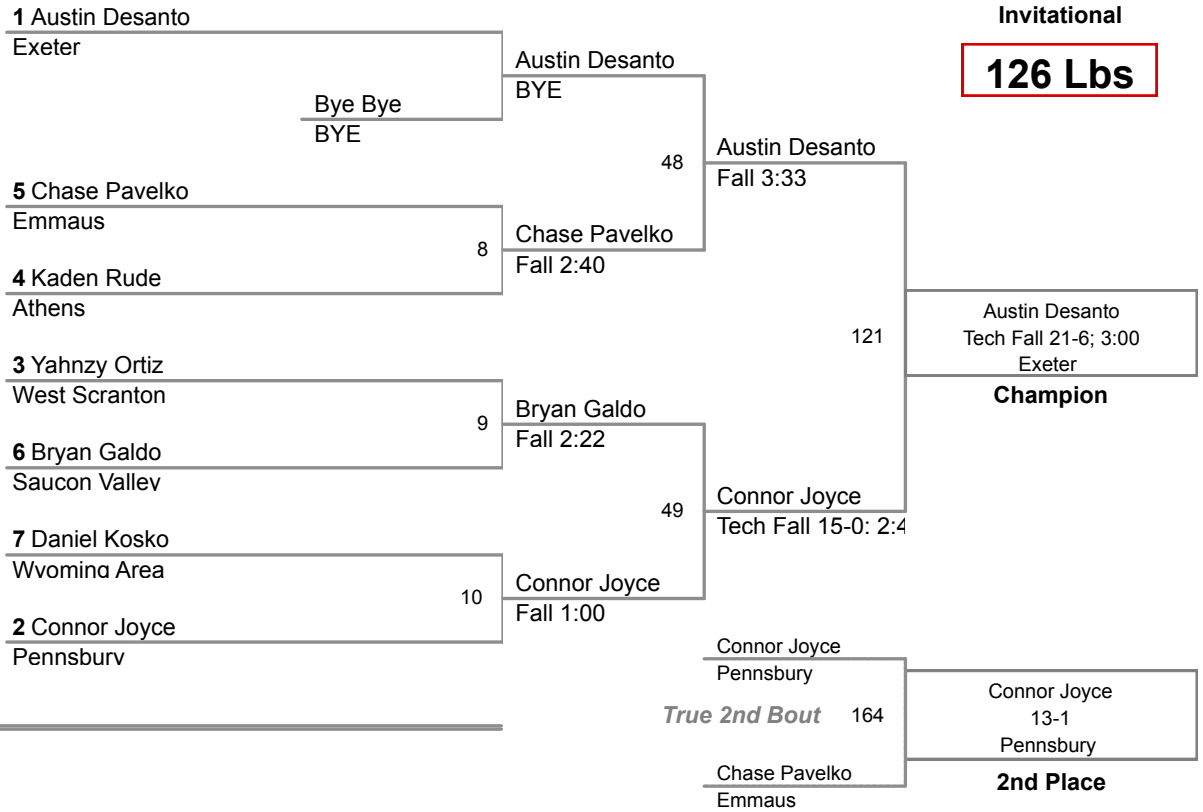

2015 Saucon Valley Invitational

106 Lbs

2015 Saucon Valley Invitational

113 Lbs

2015 Saucon Valley Invitational

120 Lbs

2015 Saucon Valley Invitational

126 Lbs

2015 Saucon Valley Invitational

132 Lbs

2015 Saucon Valley Invitational

145 Lbs

2015 Saucon Valley Invitational

152 Lbs

2015 Saucon Valley Invitational

160 Lbs