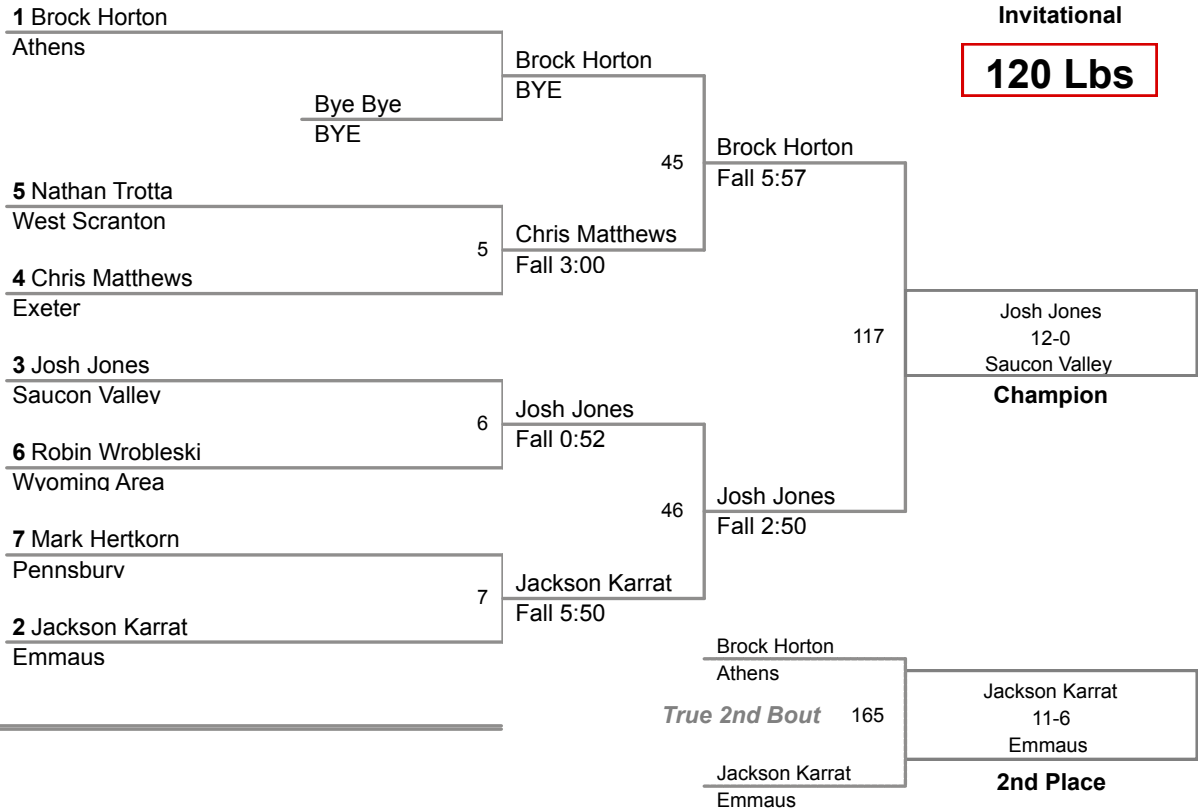

2015 Saucon Valley Invitational

106 Lbs

2015 Saucon Valley Invitational

113 Lbs

2015 Saucon Valley Invitational

120 Lbs

2015 Saucon Valley Invitational

126 Lbs

2015 Saucon Valley Invitational

132 Lbs

2015 Saucon Valley Invitational

145 Lbs

2015 Saucon Valley Invitational

152 Lbs

2015 Saucon Valley Invitational

160 Lbs

2015 Saucon Valley Invitational

170 Lbs

2015 Saucon Valley Invitational

195 Lbs

2015 Saucon Valley Invitational

220 Lbs

2015 Saucon Valley Invitational

285 Lbs