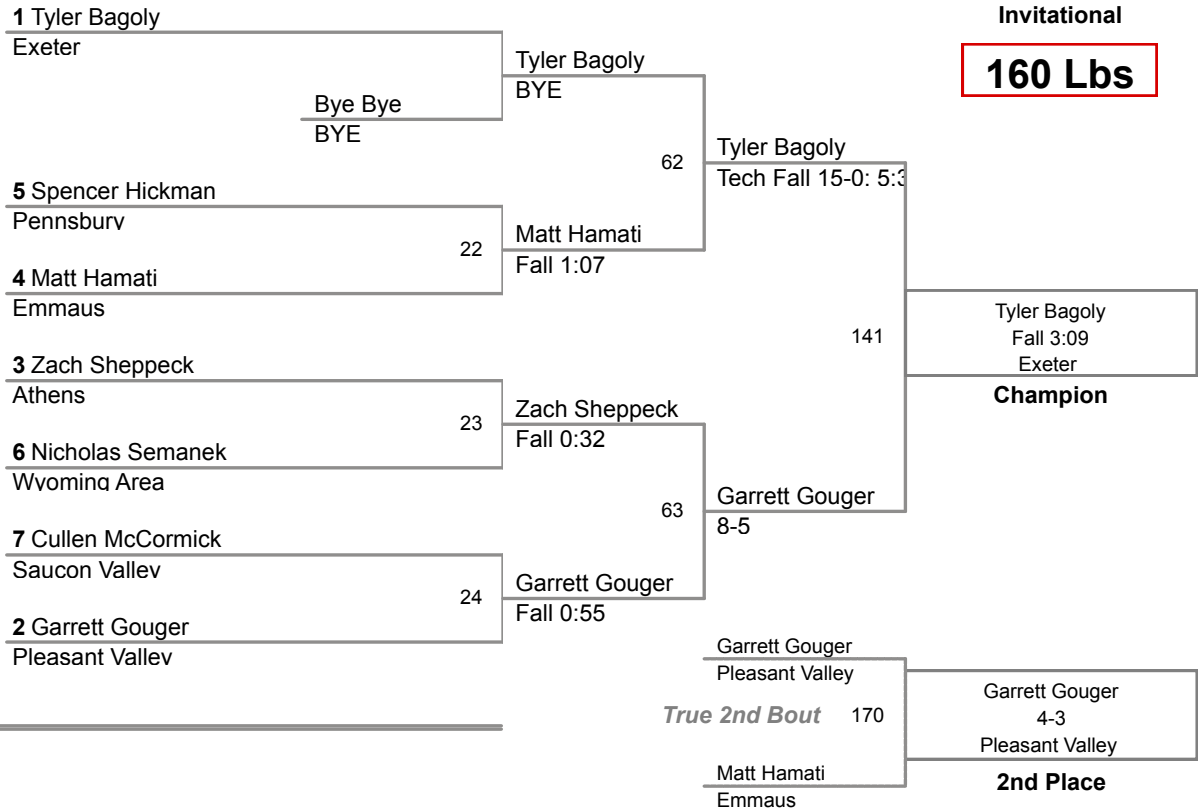

2015 Saucon Valley Invitational

132 Lbs

2015 Saucon Valley Invitational

145 Lbs

2015 Saucon Valley Invitational

152 Lbs

2015 Saucon Valley Invitational

160 Lbs

2015 Saucon Valley Invitational

170 Lbs

2015 Saucon Valley Invitational

195 Lbs

2015 Saucon Valley Invitational

220 Lbs

2015 Saucon Valley Invitational

285 Lbs