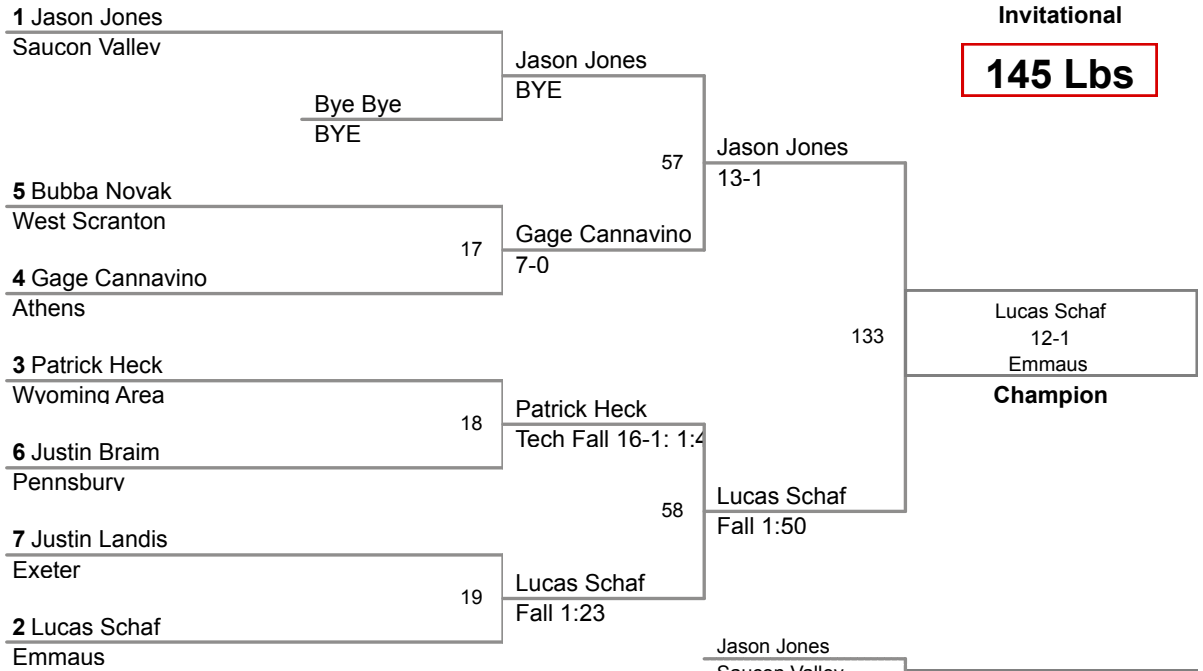

2015 Saucon Valley Invitational

106 Lbs

2015 Saucon Valley Invitational

113 Lbs

2015 Saucon Valley Invitational

120 Lbs

2015 Saucon Valley Invitational

126 Lbs

2015 Saucon Valley Invitational

132 Lbs

2015 Saucon Valley Invitational

145 Lbs

2015 Saucon Valley Invitational

152 Lbs

2015 Saucon Valley Invitational

160 Lbs

2015 Saucon Valley Invitational

170 Lbs

2015 Saucon Valley Invitational

195 Lbs

2015 Saucon Valley Invitational

220 Lbs

2015 Saucon Valley Invitational

285 Lbs