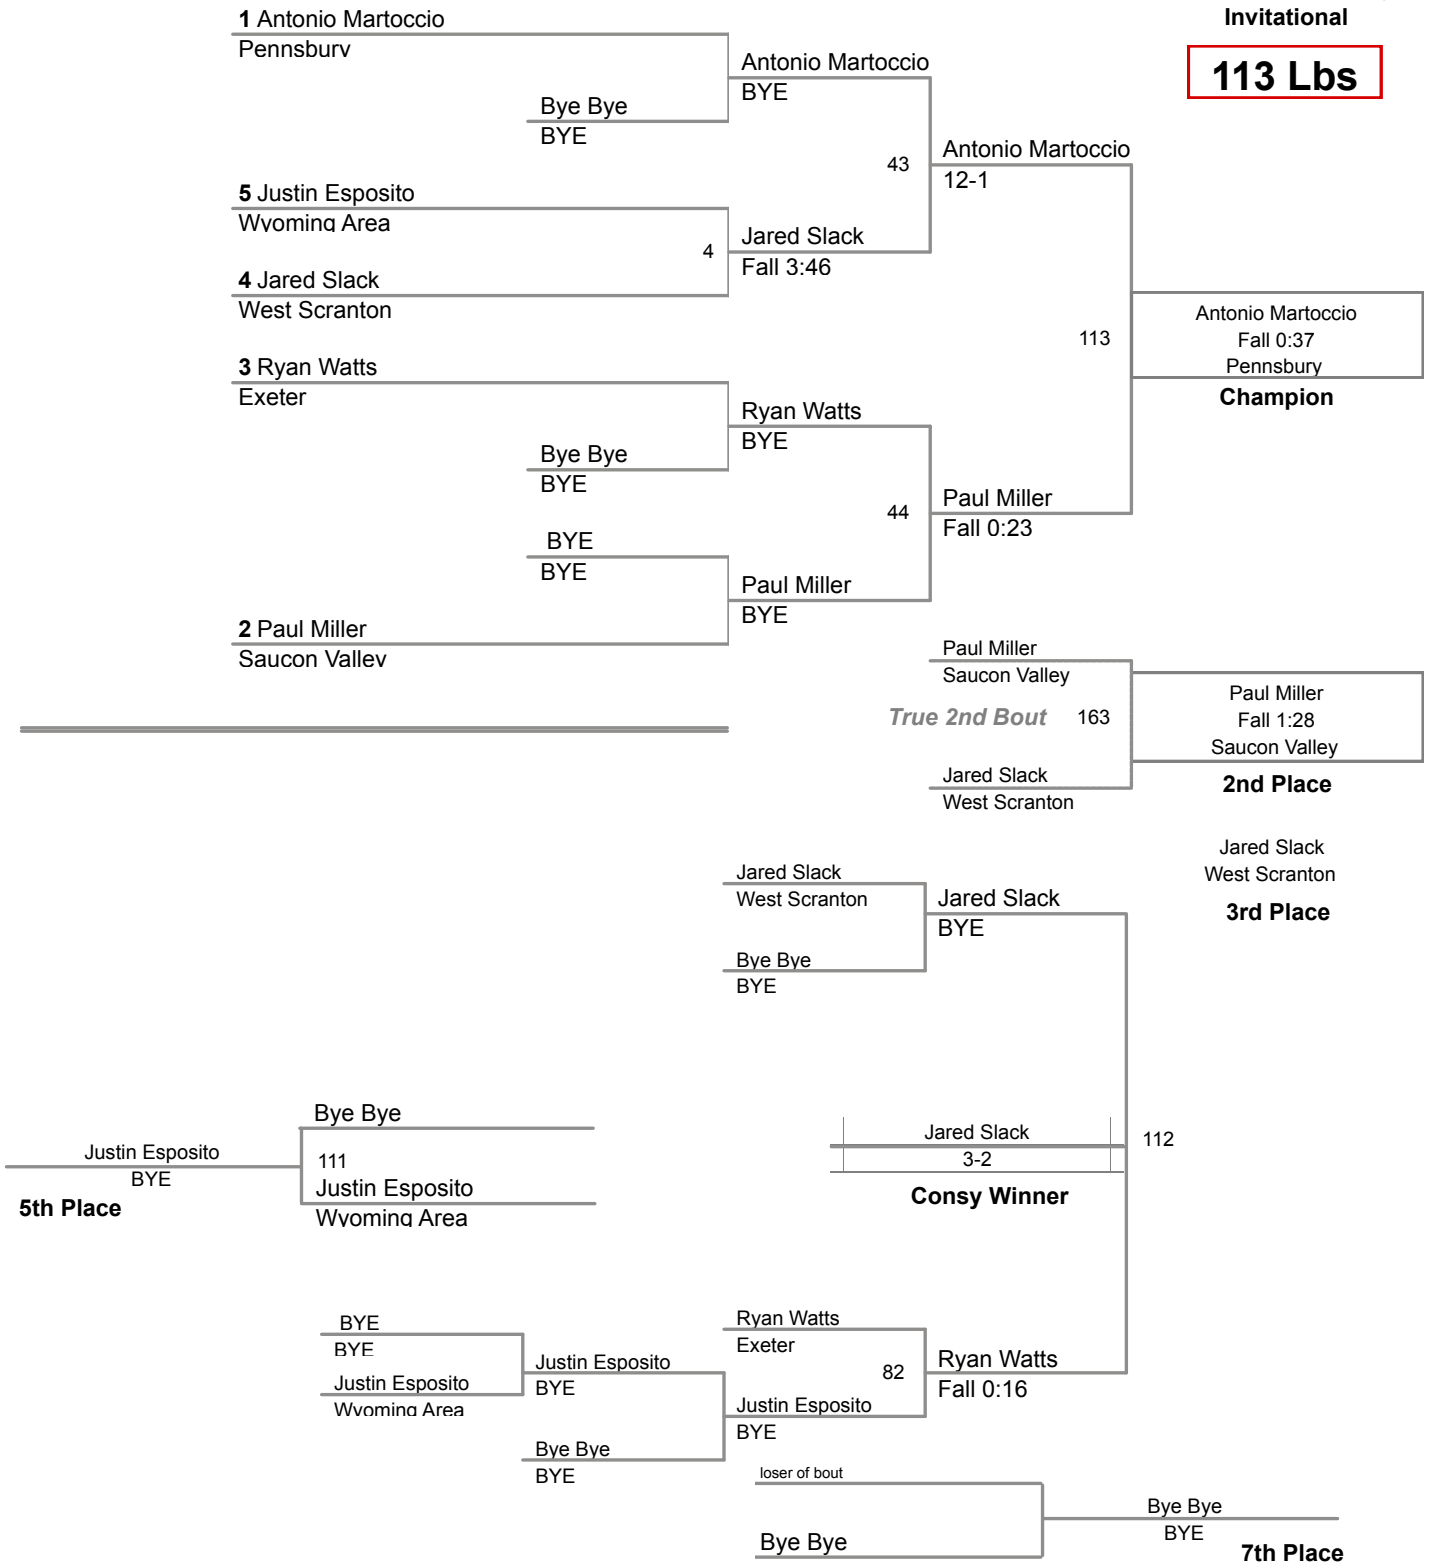

2015 Saucon Valley Invitational

106 Lbs

2015 Saucon Valley Invitational

113 Lbs

2015 Saucon Valley Invitational

120 Lbs

2015 Saucon Valley Invitational

126 Lbs

2015 Saucon Valley Invitational

132 Lbs

2015 Saucon Valley Invitational

145 Lbs

2015 Saucon Valley Invitational

152 Lbs

2015 Saucon Valley Invitational

160 Lbs

2015 Saucon Valley Invitational

170 Lbs

2015 Saucon Valley Invitational

195 Lbs

2015 Saucon Valley Invitational

220 Lbs

2015 Saucon Valley Invitational

285 Lbs