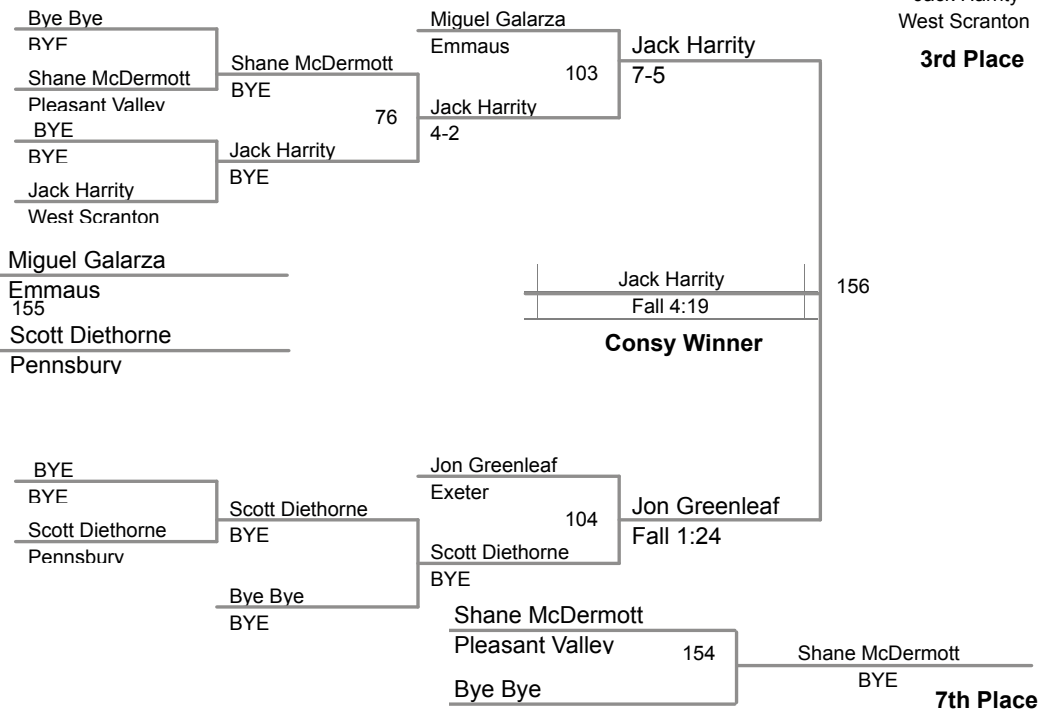

2015 Saucon Valley Invitational

170 Lbs

2015 Saucon Valley Invitational

195 Lbs

2015 Saucon Valley Invitational

220 Lbs

2015 Saucon Valley Invitational

285 Lbs