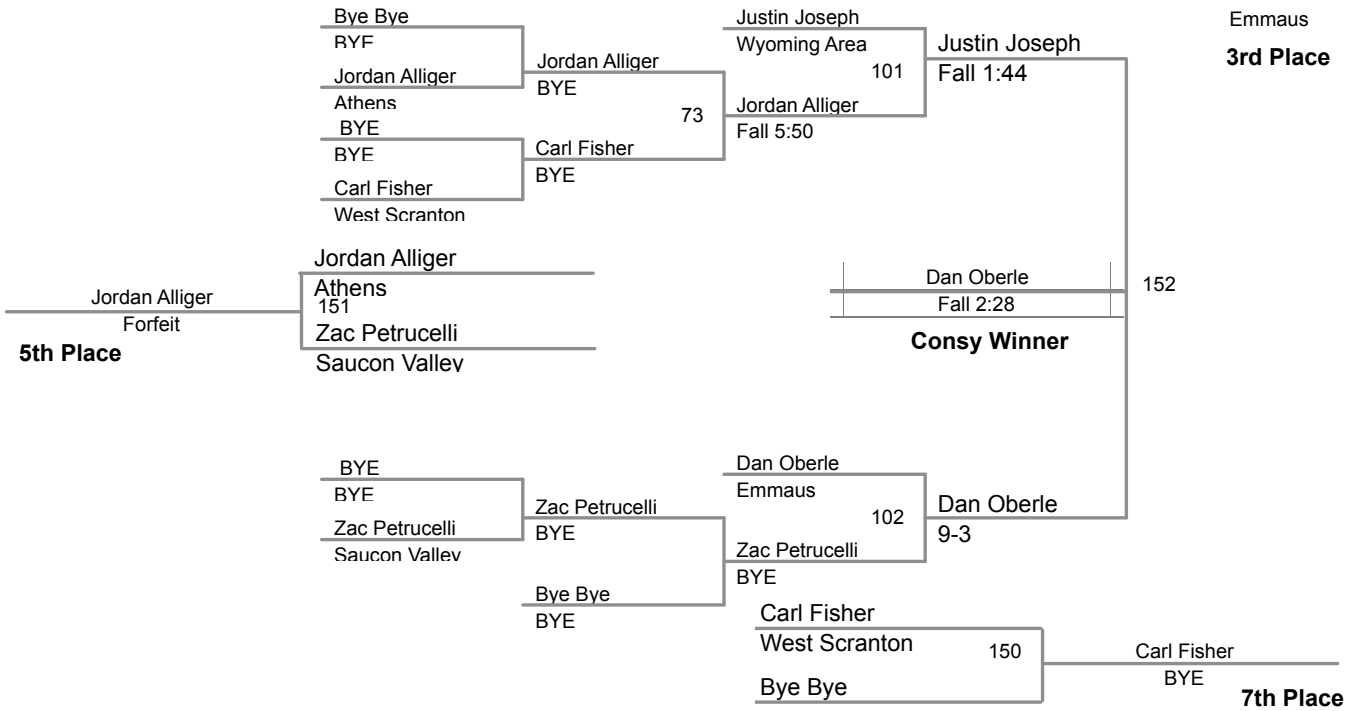

2015 Saucon Valley Invitational

195 Lbs