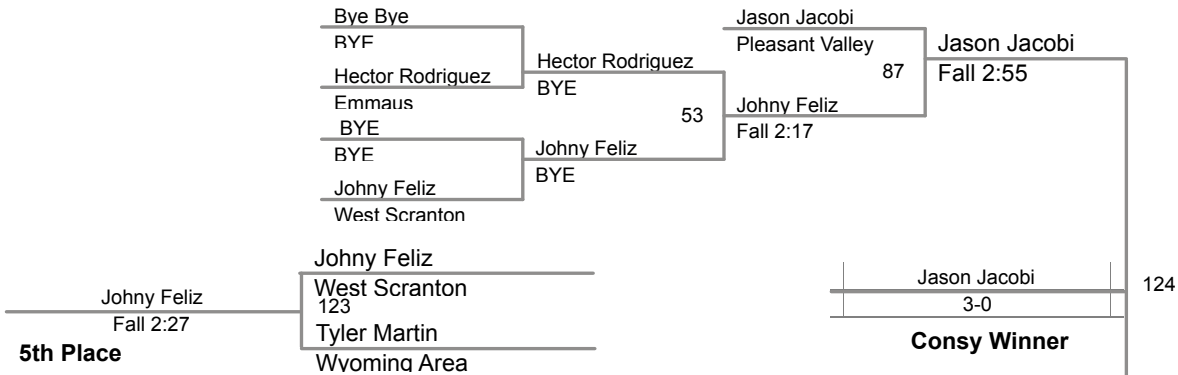

2015 Saucon Valley Invitational

106 Lbs

2015 Saucon Valley Invitational

113 Lbs

2015 Saucon Valley Invitational

120 Lbs

2015 Saucon Valley Invitational

126 Lbs

2015 Saucon Valley Invitational

132 Lbs

2015 Saucon Valley Invitational

145 Lbs

2015 Saucon Valley Invitational

152 Lbs

2015 Saucon Valley Invitational

160 Lbs